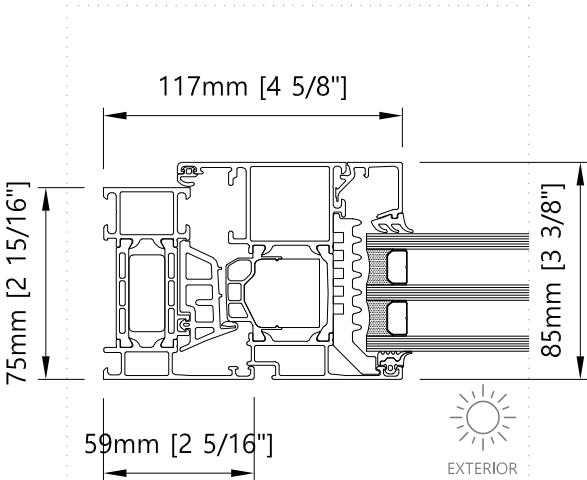

10 Jamb - Horizontal
Terrace door / Double terrace door