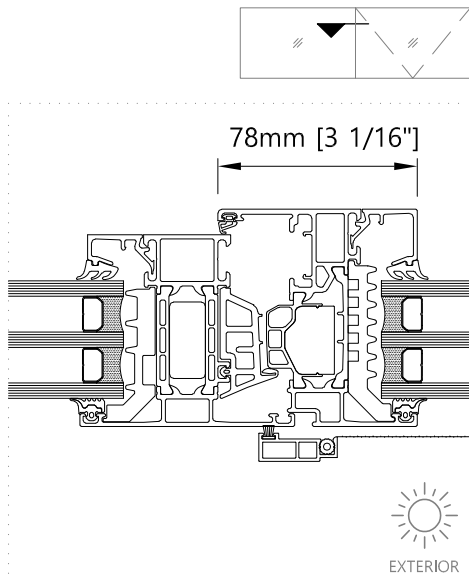

15 Mullion - Horizontal
Motorized hopper window