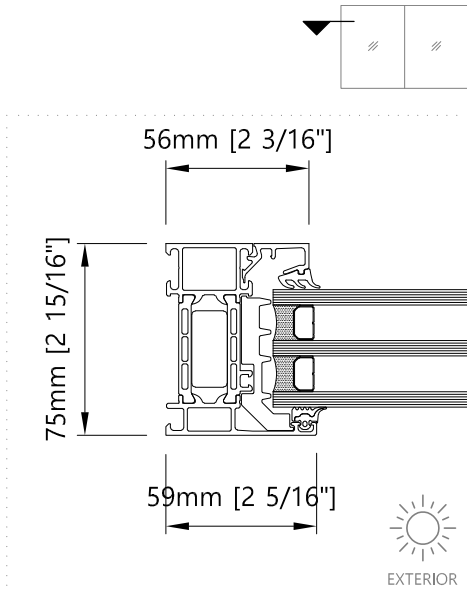

AWS 75.SI+ System with Windows and Terrace Doors

Elevation - Exterior View

W1

2024_V1

1677 Aimco Blvd., Unit A,
Mississauga, ON., L4W 1H7
905-602-5887
www.bigfootdoor.com

1 Jamb - Horizontal
Fixed Window

2 Mullion - Horizontal
Fixed Window

3 Top - Vertical
Fixed Window

4 Transom - Vertical
Fixed Window

5 Jamb - Horizontal
T&T Window / Double T&T

6 Meeting section - Horizontal
Double T&T

8 Top - Vertical
T&T Window / Double T&T

7 Mullion - Horizontal
T&T Window