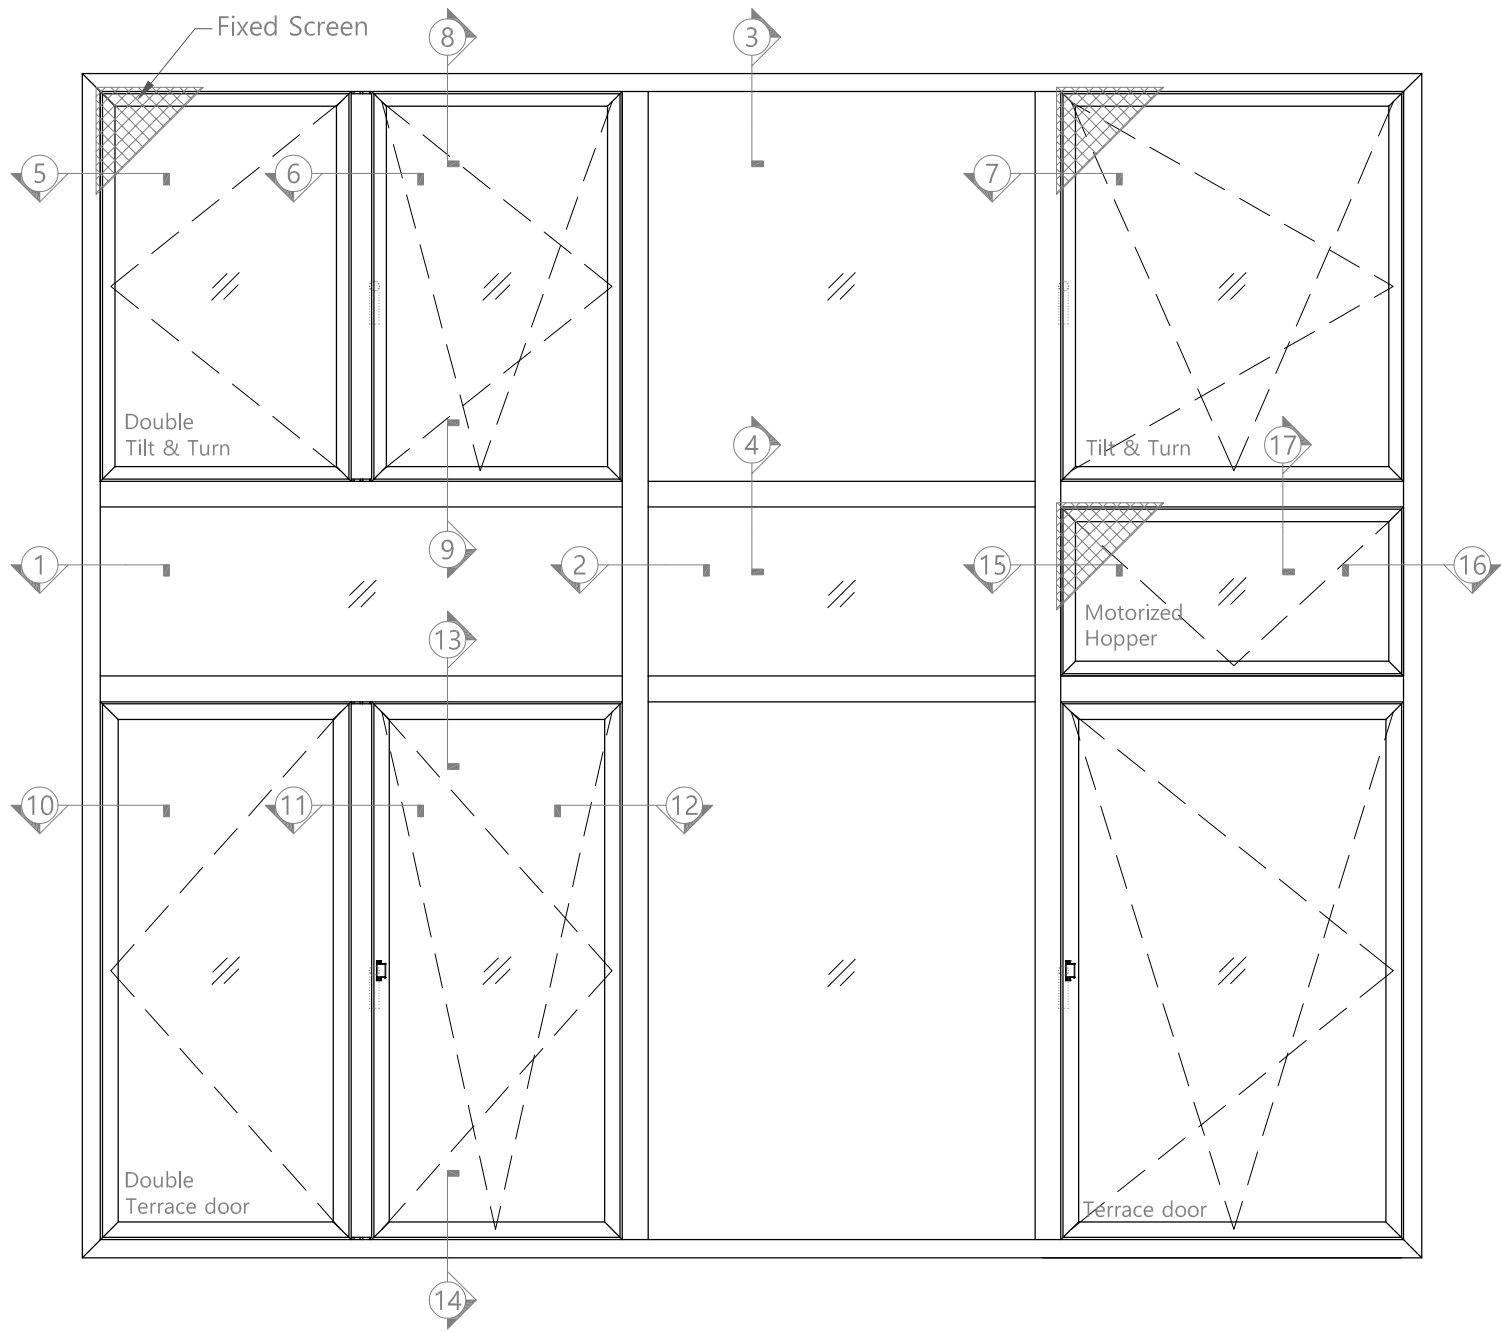

The Schüco AWS 75.SI+ thermally insulated window system with basic depth of 75 mm sets a new thermal insulation standard for aluminum windows without compromising of comfort, design and functionality. The narrow profile face widths ensure maximum transparency which guarantees that your living and work space is bright and flooded with light.

AWS 75.SI+ System with Windows and Terrace Doors

Elevation - Exterior View

W1

2024_V1

1677 Aimco Blvd., Unit A,
Mississauga, ON., L4W 1H7
905-602-5887
www.bigfootdoor.com

1 Jamb - Horizontal
Fixed Window

2 Mullion - Horizontal
Fixed Window

3 Top - Vertical
Fixed Window

4 Transom - Vertical
Fixed Window

5 Jamb - Horizontal
T&T Window / Double T&T

6 Meeting section - Horizontal
Double T&T

8 Top - Vertical
T&T Window / Double T&T

7 Mullion - Horizontal
T&T Window

9 Transom - Vertical
T&T Window

10 Jamb - Horizontal
Terrace door / Double terrace door

11 Meeting section - Horizontal
Double terrace door

13 Transom - Vertical
Terrace door

12 Mullion - Horizontal
Terrace door