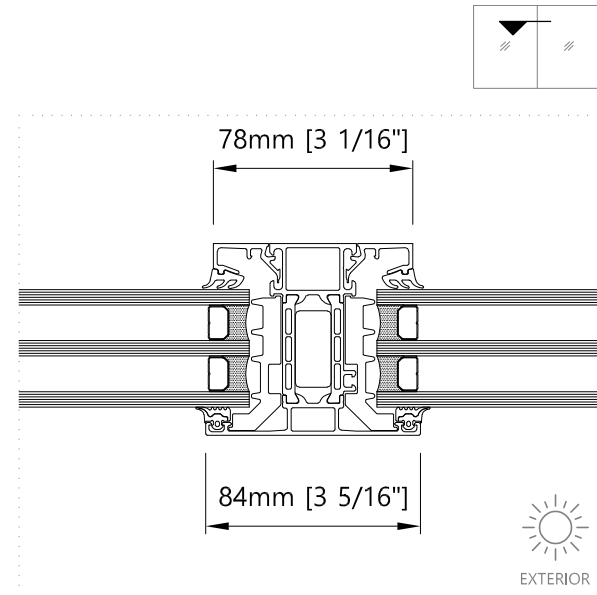

AWS 75.SI+ System with Windows and Terrace Doors

Elevation - Exterior View

W1

2024_V1

1677 Aimco Blvd., Unit A,
Mississauga, ON., L4W 1H7
905-602-5887
www.bigfootdoor.com

1 Jamb - Horizontal
Fixed Window

2 Mullion - Horizontal
Fixed Window

3 Top - Vertical
Fixed Window

4 Transom - Vertical
Fixed Window

5 Jamb - Horizontal
T&T Window / Double T&T

6 Meeting section - Horizontal
Double T&T

8 Top - Vertical
T&T Window / Double T&T

7 Mullion - Horizontal
T&T Window