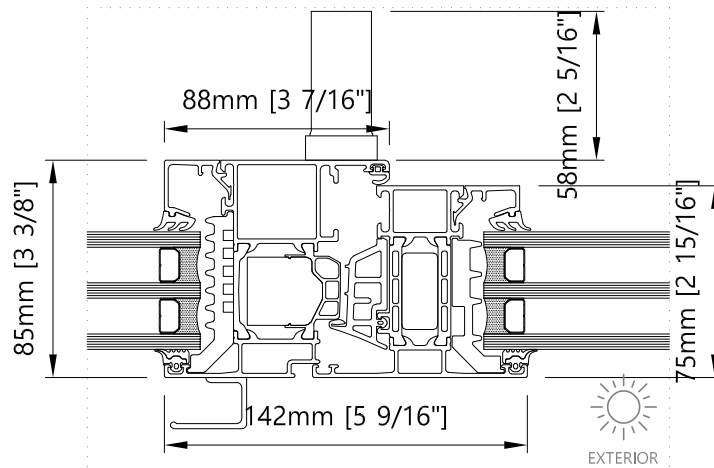

AWS 75.SI+ System with Windows and Terrace Doors

Elevation - Exterior View

W1

2024_V1

1677 Aimco Blvd., Unit A,
Mississauga, ON., L4W 1H7
905-602-5887
www.bigfootdoor.com

1 Jamb - Horizontal
Fixed Window

2 Mullion - Horizontal
Fixed Window

3 Top - Vertical
Fixed Window

4 Transom - Vertical
Fixed Window

5 Jamb - Horizontal
T&T Window / Double T&T

6 Meeting section - Horizontal
Double T&T

8 Top - Vertical
T&T Window / Double T&T

7 Mullion - Horizontal
T&T Window

9 Transom - Vertical
T&T Window

10 Jamb - Horizontal
Terrace door / Double terrace door

11 Meeting section - Horizontal
Double terrace door

13 Transom - Vertical
Terrace door

12 Mullion - Horizontal
Terrace door