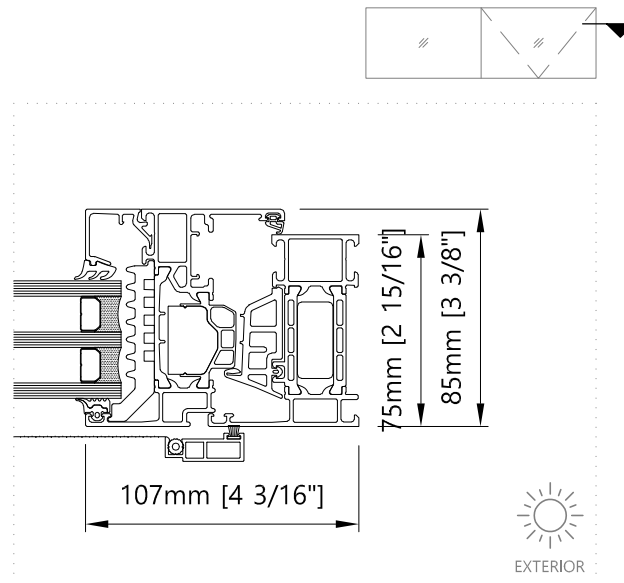

16 Jamb - Horizontal
Motorized hopper window