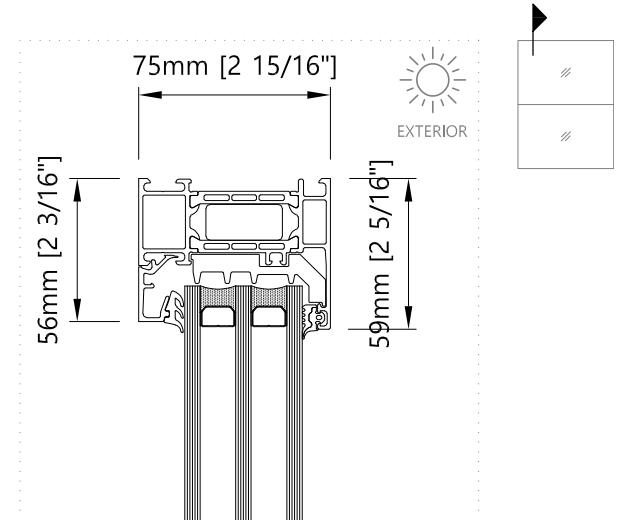

AWS 75.SI+ System with Windows and Terrace Doors

Elevation - Exterior View

W1

2024_V1

1677 Aimco Blvd., Unit A,
Mississauga, ON., L4W 1H7
905-602-5887
www.bigfootdoor.com

1 Jamb - Horizontal
Fixed Window

2 Mullion - Horizontal
Fixed Window

3 Top - Vertical
Fixed Window

4 Transom - Vertical
Fixed Window

5 Jamb - Horizontal
T&T Window / Double T&T

6 Meeting section - Horizontal
Double T&T

8 Top - Vertical
T&T Window / Double T&T

7 Mullion - Horizontal
T&T Window