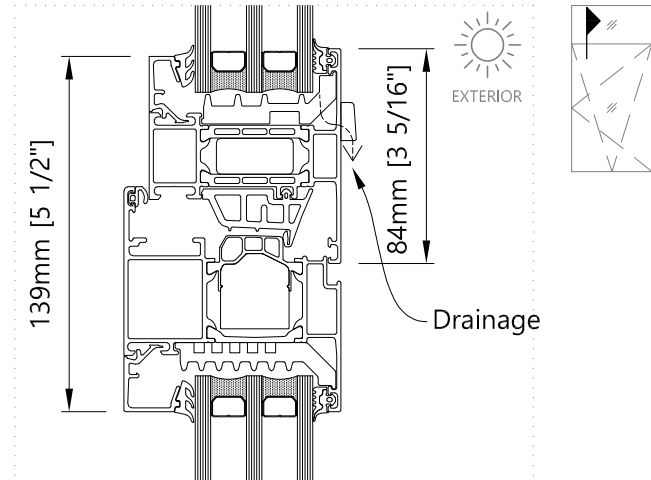

AWS 75.SI+ System with Windows and Terrace Doors

Elevation - Exterior View

W1

2024_V1

1677 Aimco Blvd., Unit A,
Mississauga, ON., L4W 1H7
905-602-5887
www.bigfootdoor.com

1 Jamb - Horizontal
Fixed Window

2 Mullion - Horizontal
Fixed Window

3 Top - Vertical
Fixed Window

4 Transom - Vertical
Fixed Window

5 Jamb - Horizontal
T&T Window / Double T&T

6 Meeting section - Horizontal
Double T&T

8 Top - Vertical
T&T Window / Double T&T

7 Mullion - Horizontal
T&T Window

9 Transom - Vertical
T&T Window

10 Jamb - Horizontal
Terrace door / Double terrace door

11 Meeting section - Horizontal
Double terrace door

13 Transom - Vertical
Terrace door

12 Mullion - Horizontal
Terrace door