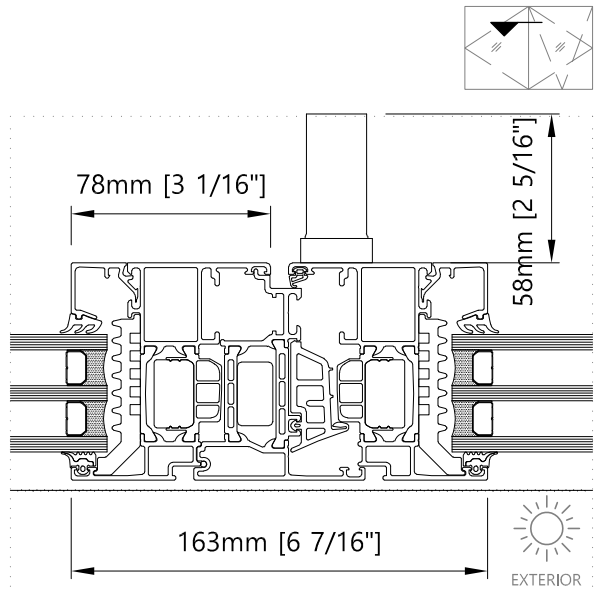

AWS 75.SI+ System with Windows and Terrace Doors

Elevation - Exterior View

W1

2024_V1

1677 Aimco Blvd., Unit A,
Mississauga, ON., L4W 1H7
905-602-5887
www.bigfootdoor.com

1 Jamb - Horizontal
Fixed Window

2 Mullion - Horizontal
Fixed Window

3 Top - Vertical
Fixed Window

4 Transom - Vertical
Fixed Window

5 Jamb - Horizontal
T&T Window / Double T&T

6 Meeting section - Horizontal
Double T&T

8 Top - Vertical
T&T Window / Double T&T

7 Mullion - Horizontal
T&T Window