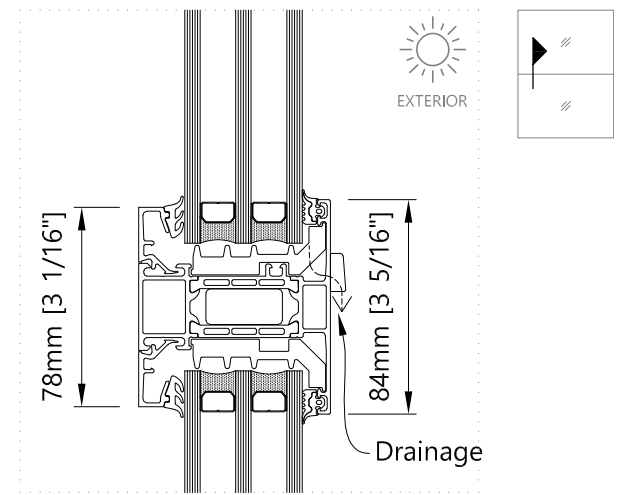

AWS 75.SI+ System with Windows and Terrace Doors

Elevation - Exterior View

W1

2024_V1

1677 Aimco Blvd., Unit A,
Mississauga, ON., L4W 1H7
905-602-5887
www.bigfootdoor.com

1 Jamb - Horizontal
Fixed Window

2 Mullion - Horizontal
Fixed Window

3 Top - Vertical
Fixed Window

4 Transom - Vertical
Fixed Window

5 Jamb - Horizontal
T&T Window / Double T&T

6 Meeting section - Horizontal
Double T&T

8 Top - Vertical
T&T Window / Double T&T

7 Mullion - Horizontal
T&T Window