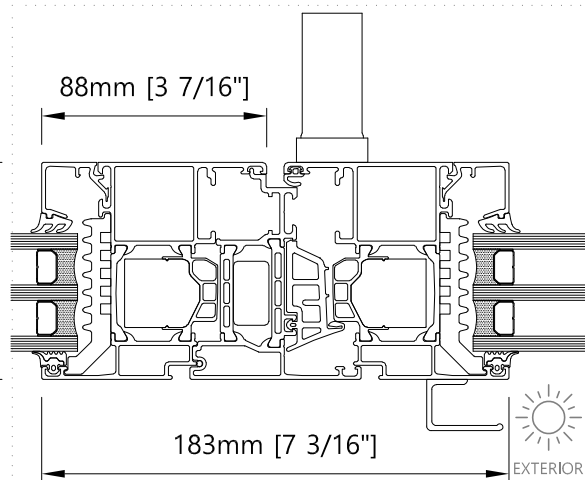

11 Meeting section - Horizontal
Double terrace door