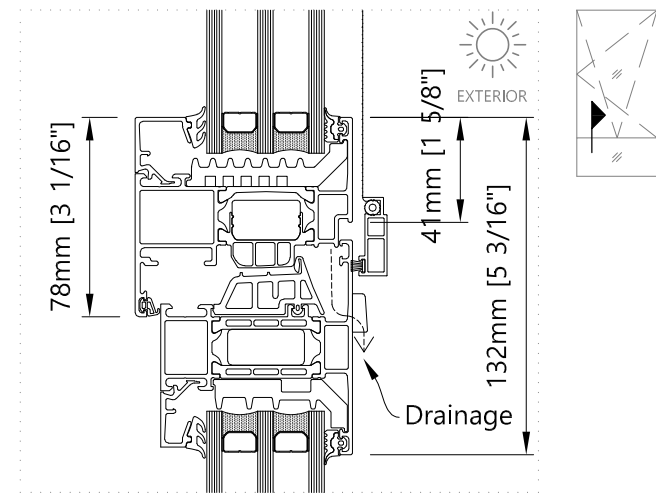

AWS 75.SI+ System with Windows and Terrace Doors

Elevation - Exterior View

W1

2024_V1

1677 Aimco Blvd., Unit A,
Mississauga, ON., L4W 1H7
905-602-5887
www.bigfootdoor.com

1 Jamb - Horizontal
Fixed Window

2 Mullion - Horizontal
Fixed Window

3 Top - Vertical
Fixed Window

4 Transom - Vertical
Fixed Window

5 Jamb - Horizontal
T&T Window / Double T&T

6 Meeting section - Horizontal
Double T&T

8 Top - Vertical
T&T Window / Double T&T

7 Mullion - Horizontal
T&T Window

9 Transom - Vertical
T&T Window

10 Jamb - Horizontal
Terrace door / Double terrace door

11 Meeting section - Horizontal
Double terrace door

13 Transom - Vertical
Terrace door

12 Mullion - Horizontal
Terrace door