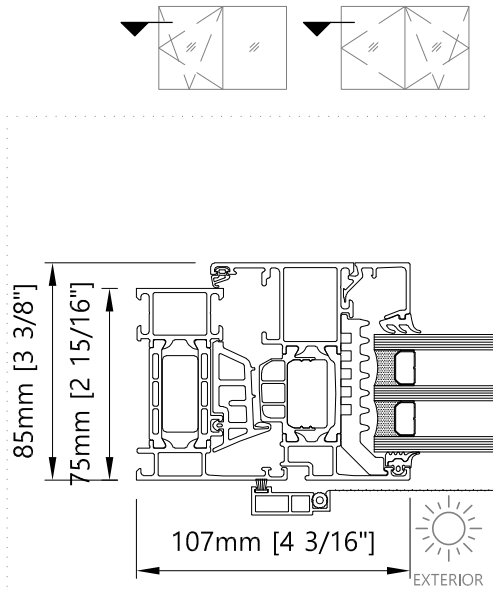

AWS 75.SI+ System with Windows and Terrace Doors

Elevation - Exterior View

W1

2024_V1

1677 Aimco Blvd., Unit A,
Mississauga, ON., L4W 1H7
905-602-5887
www.bigfootdoor.com

1 Jamb - Horizontal
Fixed Window

2 Mullion - Horizontal
Fixed Window

3 Top - Vertical
Fixed Window

4 Transom - Vertical
Fixed Window

5 Jamb - Horizontal
T&T Window / Double T&T

6 Meeting section - Horizontal
Double T&T

8 Top - Vertical
T&T Window / Double T&T

7 Mullion - Horizontal
T&T Window