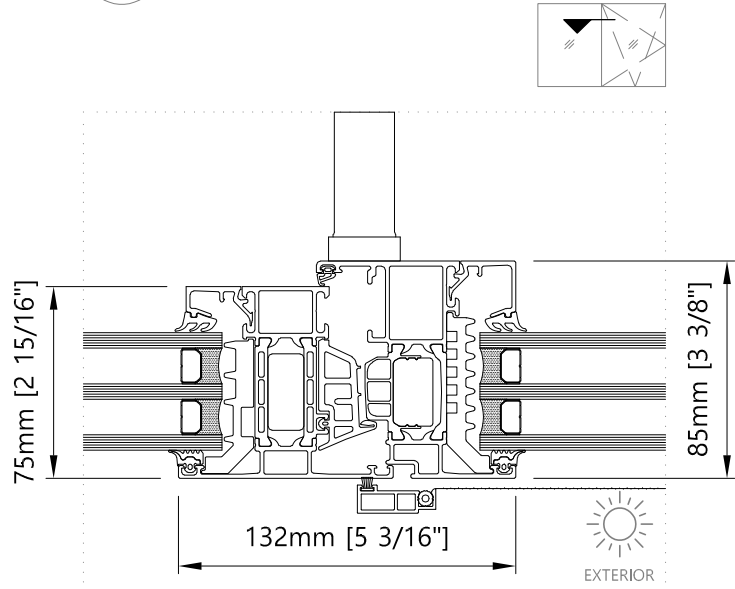

AWS 75.SI+ System with Windows and Terrace Doors

Elevation - Exterior View

W1

2024_V1

1677 Aimco Blvd., Unit A,
Mississauga, ON., L4W 1H7
905-602-5887
www.bigfootdoor.com

1 Jamb - Horizontal
Fixed Window

2 Mullion - Horizontal
Fixed Window

3 Top - Vertical
Fixed Window

4 Transom - Vertical
Fixed Window

5 Jamb - Horizontal
T&T Window / Double T&T

6 Meeting section - Horizontal
Double T&T

8 Top - Vertical
T&T Window / Double T&T

7 Mullion - Horizontal
T&T Window