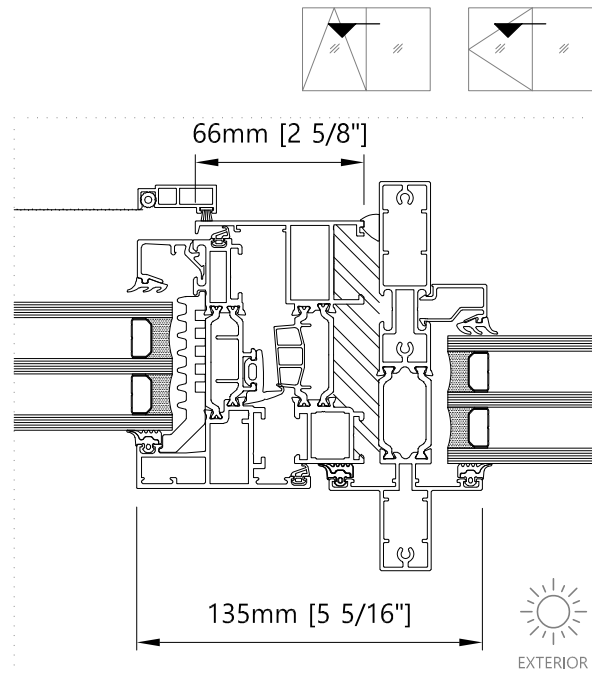

V-95 is a thermally insulated vent system with a basic depth of 95mm. With a combination of elegant design, thermal performance and functionality it really makes an impression.

V-95 in XP-152 Frame
 Elevation - Exterior View
 W1

2024_V1

1677 Aimco Blvd., Unit A,
 Mississauga, ON., L4W 1H7
 905-602-5887
 www.bigfootdoor.com

bigfoot | door

1 Jamb - Horizontal
Awning/Casement Window

2 Mullion - Horizontal
Awning/Casement Window

3 Top - Vertical
Awning/Casement Window