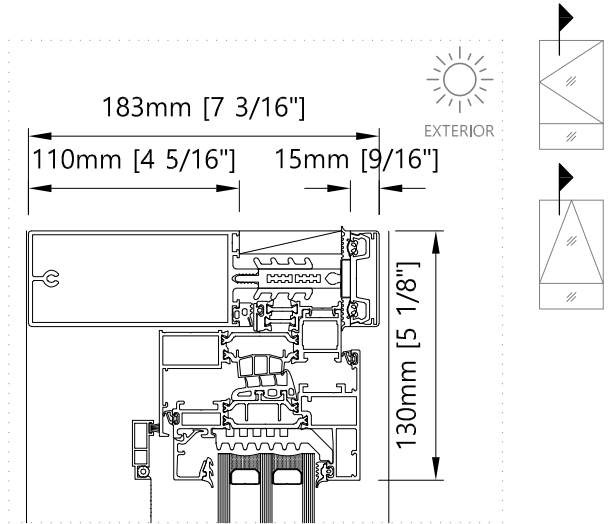

2024_V1

1677 Aimco Blvd., Unit A,
 Mississauga, ON., L4W 1H7
 905-602-5887
 www.bigfootdoor.com

bigfoot | door

1 Jamb - Horizontal
Awning/Casement Window

2 Mullion - Horizontal
Awning/Casement Window

3 Top - Vertical
Awning/Casement Window

Roto operator

4 Transom - Vertical
Awning/Casement Window

5 Jamb - Horizontal
Awning/Casement Window

6 Mullion - Horizontal
Awning/Casement Window

7 Top - Vertical
Awning/Casement Window

8 Transom - Vertical
Awning/Casement Window