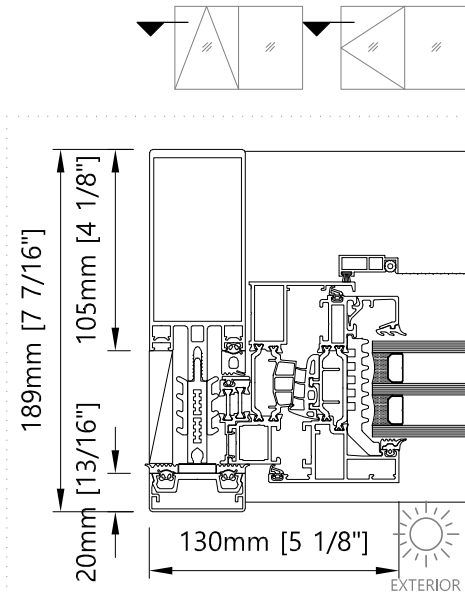

V-95 is a thermally insulated vent system with a basic depth of 95mm. With a combination of elegant design, thermal performance and functionality it really makes an impression.

V-95 in XP-152 Frame
 Elevation - Exterior View
 W1

2024_V1

1677 Aimco Blvd., Unit A,
 Mississauga, ON., L4W 1H7
 905-602-5887
 www.bigfootdoor.com

bigfoot | door

1 Jamb - Horizontal
Awning/Casement Window

2 Mullion - Horizontal
Awning/Casement Window

3 Top - Vertical
Awning/Casement Window

Roto operator

4 Transom - Vertical
Awning/Casement Window

5 Jamb - Horizontal
Awning/Casement Window

6 Mullion - Horizontal
Awning/Casement Window

7 Top - Vertical
Awning/Casement Window

8 Transom - Vertical
Awning/Casement Window