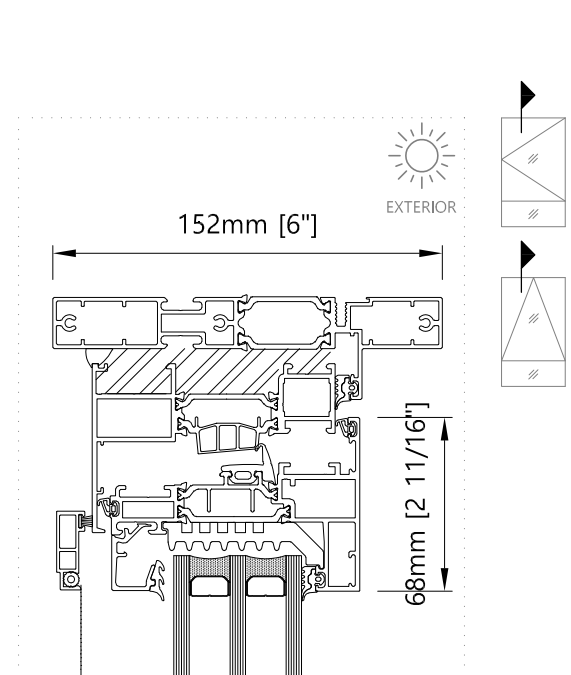

V-95 is a thermally insulated vent system with a basic depth of 95mm. With a combination of elegant design, thermal performance and functionality it really makes an impression.

V-95 in XP-152 Frame
 Elevation - Exterior View
 W1

2024_V1

1677 Aimco Blvd., Unit A,
 Mississauga, ON., L4W 1H7
 905-602-5887
 www.bigfootdoor.com

bigfoot | door

1 Jamb - Horizontal
Awning/Casement Window

2 Mullion - Horizontal
Awning/Casement Window

3 Top - Vertical
Awning/Casement Window

Roto operator

4 Transom - Vertical
Awning/Casement Window

5 Jamb - Horizontal
Awning/Casement Window

6 Mullion - Horizontal
Awning/Casement Window

7 Top - Vertical
Awning/Casement Window

8 Transom - Vertical
Awning/Casement Window