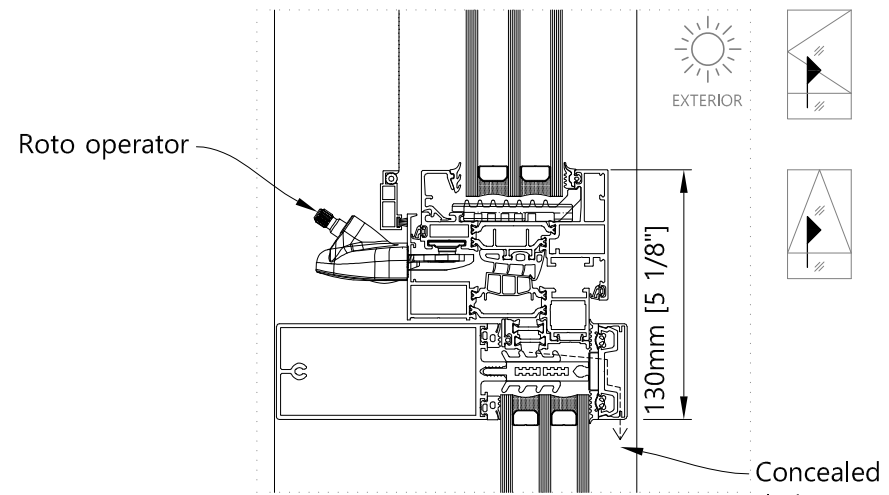

V-95 is a thermally insulated vent system with a basic depth of 95mm. With a combination of elegant design, thermal performance and functionality it really makes an impression.

V-95 in XP-152 Frame
 Elevation - Exterior View
 W1

2024_V1

1677 Aimco Blvd., Unit A,
 Mississauga, ON., L4W 1H7
 905-602-5887
 www.bigfootdoor.com

bigfoot | door

1 Jamb - Horizontal
Awning/Casement Window

2 Mullion - Horizontal
Awning/Casement Window

3 Top - Vertical
Awning/Casement Window

Roto operator

4 Transom - Vertical
Awning/Casement Window

5 Jamb - Horizontal
Awning/Casement Window

6 Mullion - Horizontal
Awning/Casement Window

7 Top - Vertical
Awning/Casement Window

8 Transom - Vertical
Awning/Casement Window