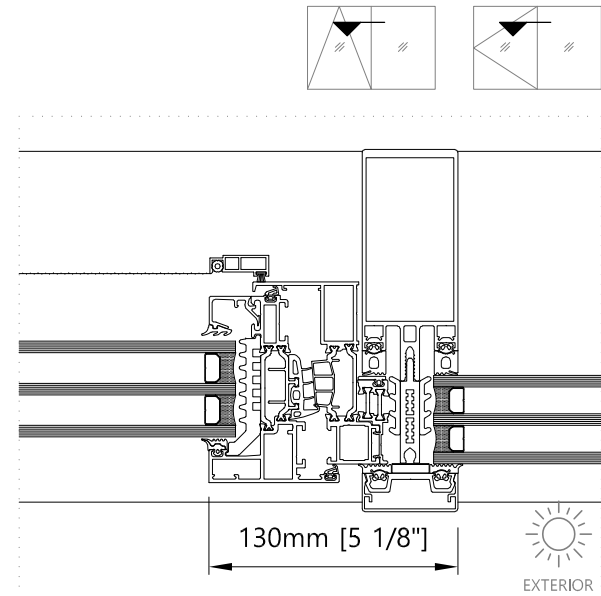

V-95 is a thermally insulated vent system with a basic depth of 95mm. With a combination of elegant design, thermal performance and functionality it really makes an impression.

V-95 in XP-152 Frame
 Elevation - Exterior View
 W1

2024_V1

1677 Aimco Blvd., Unit A,
 Mississauga, ON., L4W 1H7
 905-602-5887
 www.bigfootdoor.com

bigfoot | door

1 Jamb - Horizontal
Awning/Casement Window

2 Mullion - Horizontal
Awning/Casement Window

3 Top - Vertical
Awning/Casement Window

Roto operator

4 Transom - Vertical
Awning/Casement Window

5 Jamb - Horizontal
Awning/Casement Window

6 Mullion - Horizontal
Awning/Casement Window

7 Top - Vertical
Awning/Casement Window

8 Transom - Vertical
Awning/Casement Window