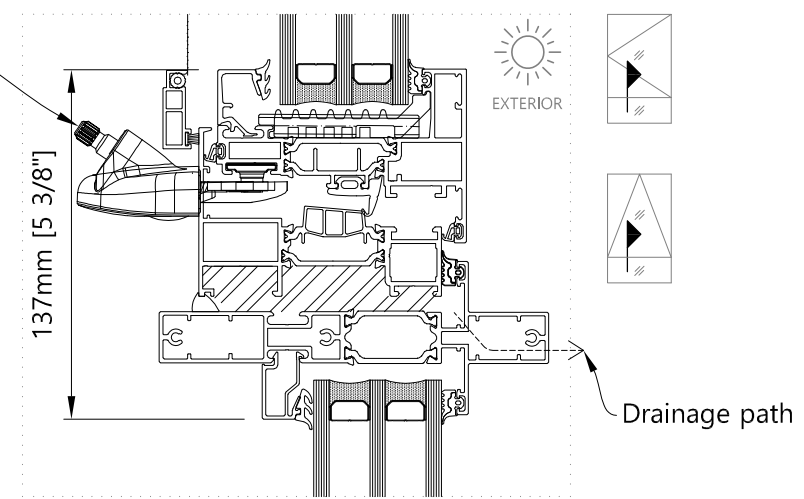

V-95 is a thermally insulated vent system with a basic depth of 95mm. With a combination of elegant design, thermal performance and functionality it really makes an impression.

V-95 in XP-152 Frame
 Elevation - Exterior View
 W1

2024_V1

1677 Aimco Blvd., Unit A,
 Mississauga, ON., L4W 1H7
 905-602-5887
 www.bigfootdoor.com

bigfoot | door

1 Jamb - Horizontal
Awning/Casement Window

2 Mullion - Horizontal
Awning/Casement Window

3 Top - Vertical
Awning/Casement Window

Roto operator

4 Transom - Vertical
Awning/Casement Window

5 Jamb - Horizontal
Awning/Casement Window

6 Mullion - Horizontal
Awning/Casement Window

7 Top - Vertical
Awning/Casement Window

8 Transom - Vertical
Awning/Casement Window