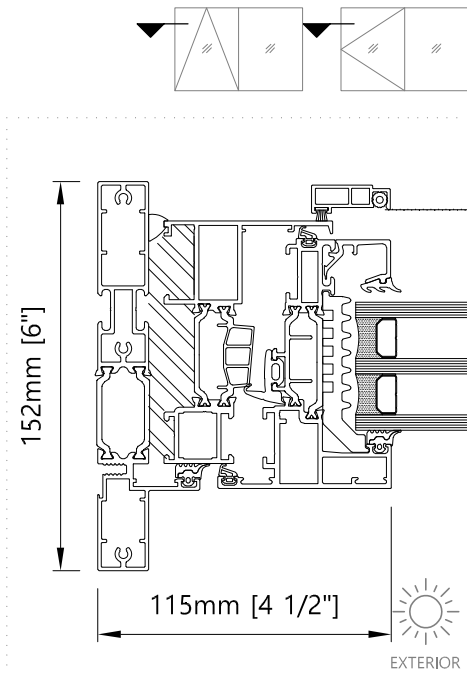

V-95 is a thermally insulated vent system with a basic depth of 95mm. With a combination of elegant design, thermal performance and functionality it really makes an impression.

V-95 in XP-152 Frame
 Elevation - Exterior View
 W1

2024_V1

1677 Aimco Blvd., Unit A,
 Mississauga, ON., L4W 1H7
 905-602-5887
 www.bigfootdoor.com

bigfoot | door

1 Jamb - Horizontal
Awning/Casement Window

2 Mullion - Horizontal
Awning/Casement Window

3 Top - Vertical
Awning/Casement Window