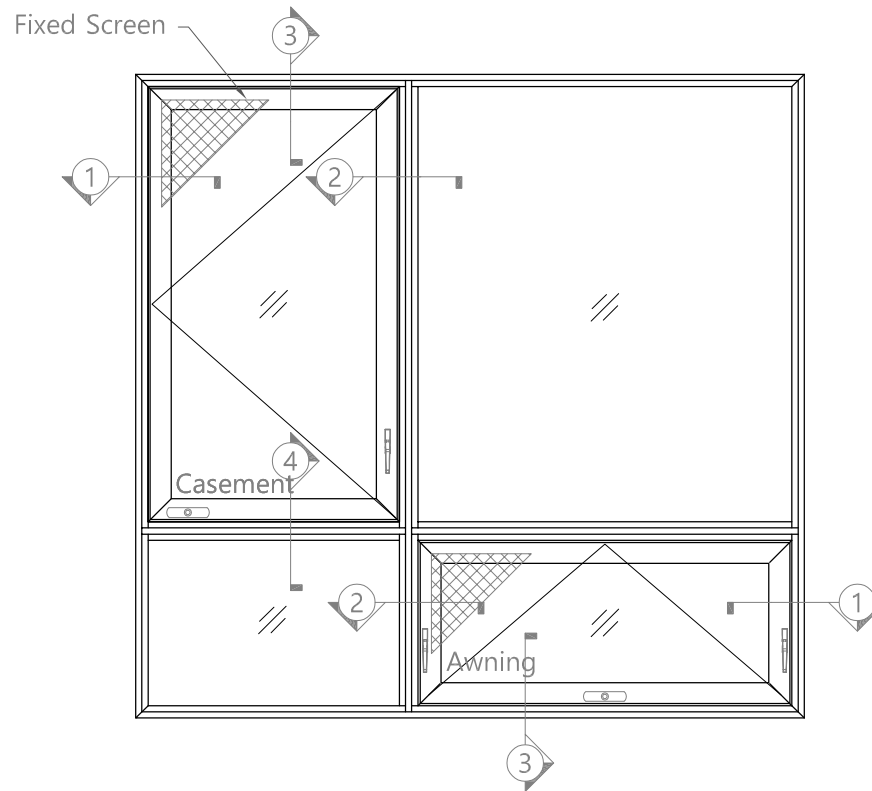

V-95 is a thermally insulated vent system with a basic depth of 95mm. With a combination of elegant design, thermal performance and functionality it really makes an impression.

V-95 in XP-152 Frame
 Elevation - Exterior View
 W1

2024_V1

1677 Aimco Blvd., Unit A,
 Mississauga, ON., L4W 1H7
 905-602-5887
 www.bigfootdoor.com

bigfoot | door

1 Jamb - Horizontal
Awning/Casement Window

2 Mullion - Horizontal
Awning/Casement Window

3 Top - Vertical
Awning/Casement Window

Roto operator

4 Transom - Vertical
Awning/Casement Window

5 Jamb - Horizontal
Awning/Casement Window

6 Mullion - Horizontal
Awning/Casement Window

7 Top - Vertical
Awning/Casement Window

8 Transom - Vertical
Awning/Casement Window