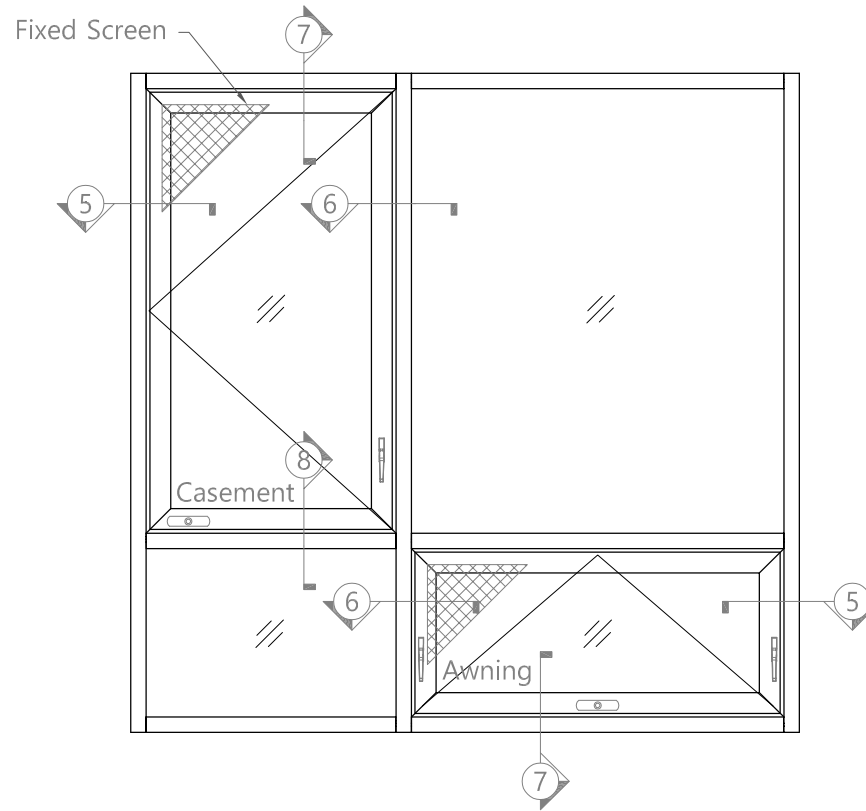

V-95 is a thermally insulated vent system with a basic depth of 95mm. With a combination of elegant design, thermal performance and functionality it really makes an impression.

V-95 in XP-152 Frame
 Elevation - Exterior View
 W1

2024_V1

1677 Aimco Blvd., Unit A,
 Mississauga, ON., L4W 1H7
 905-602-5887
 www.bigfootdoor.com

bigfoot | door

1 Jamb - Horizontal
Awning/Casement Window

2 Mullion - Horizontal
Awning/Casement Window

3 Top - Vertical
Awning/Casement Window

Roto operator

4 Transom - Vertical
Awning/Casement Window

5 Jamb - Horizontal
Awning/Casement Window

6 Mullion - Horizontal
Awning/Casement Window

7 Top - Vertical
Awning/Casement Window

8 Transom - Vertical
Awning/Casement Window